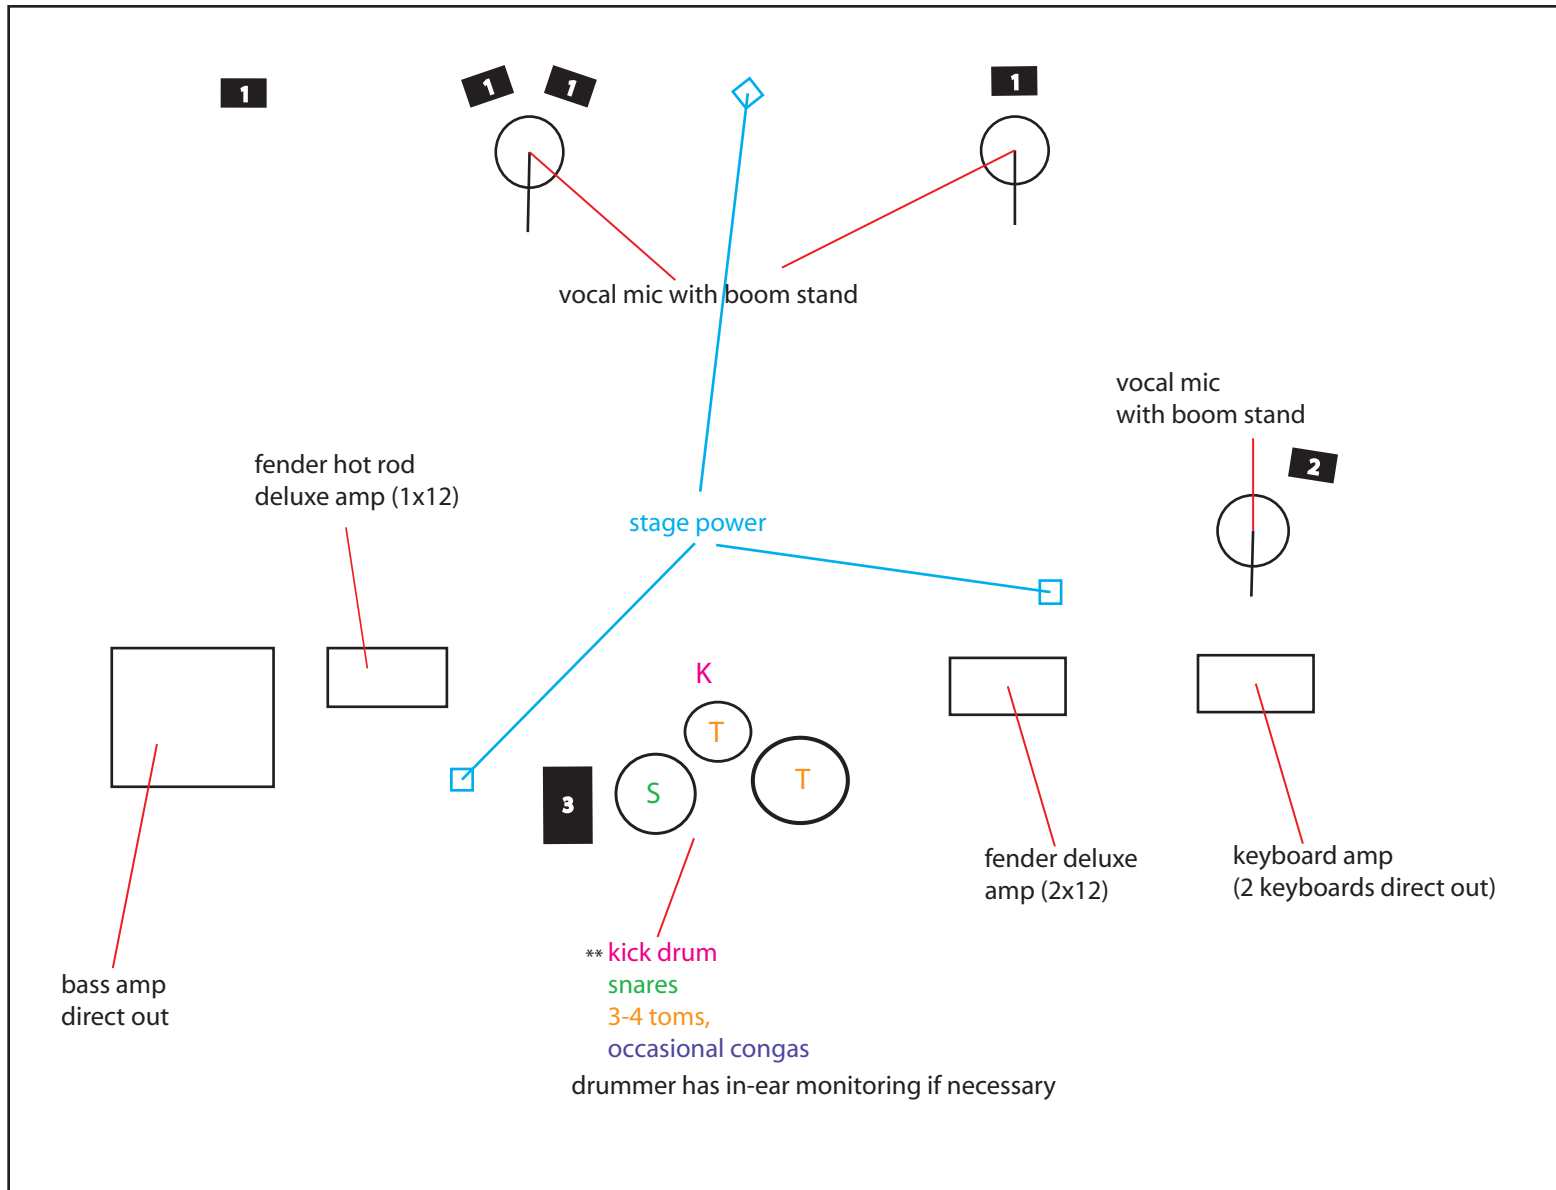

GREG WATERS AND THE BROAD STREET BOOGIE STAGE PLOT

STAGE FRONT

■ - monitor wedges/mixes

**drum layout will vary according to room size/set up time

***prepare for acoustic guitar direct box